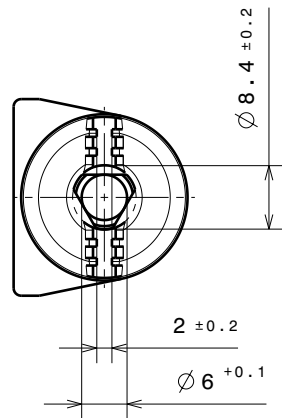

TECHNICAL DATA FOR REFERENCE ONLY!!

Torque at RT and 20 rpm.

**$65 \pm 12$  Ncm**

54 mm HINGE DAMPER

**30394**

PART NO. 30394-9-0X-0XX