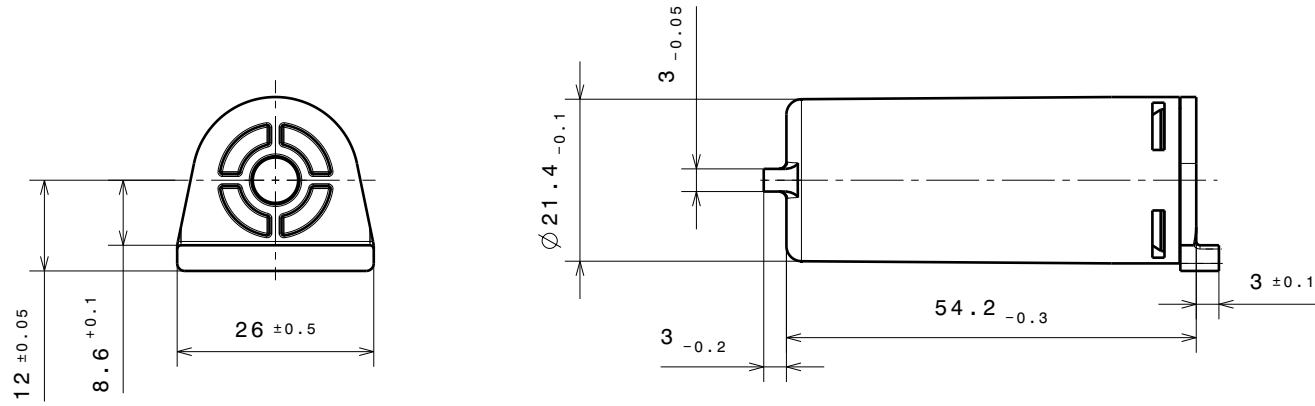

TECHNICAL DATA FOR REFERENCE ONLY!!

Torque at RT and 20 rpm.

**$65 \pm 12$  Ncm**

54 mm HINGE DAMPER

**30394**

PART NO. 30394-9-0X-0XX