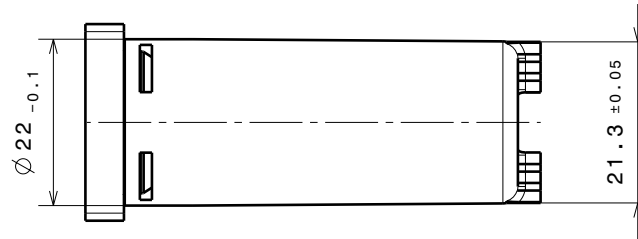

TECHNICAL DATA FOR REFERENCE ONLY!!

Torque at RT and 20 rpm.

**$65 \pm 12$  Ncm**

54 mm HINGE DAMPER

**30394**

PART NO. 30394-9-0X-0XX